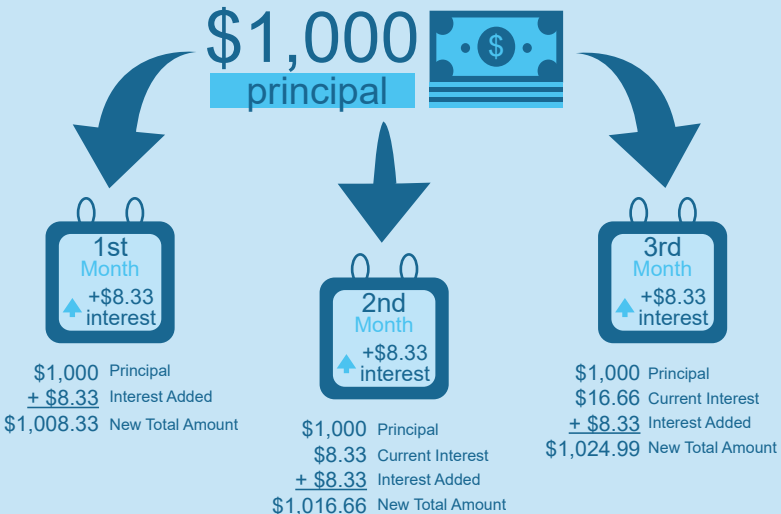

# Have Past Due Child Support? *Here's How It Works and What to Do*

If you miss a child support payment, or make a partial payment, the unpaid amount becomes past due and accrues interest at an annual rate of 10% (APR).

## How Interest On Past Due Child Support Works

The amount of interest added each month is determined from the past due child support amount only (the principal) not the total amount (the principal + interest).

**Example:** If you have \$1,000 in past due child support, \$8.33 will be added to your total amount every month.