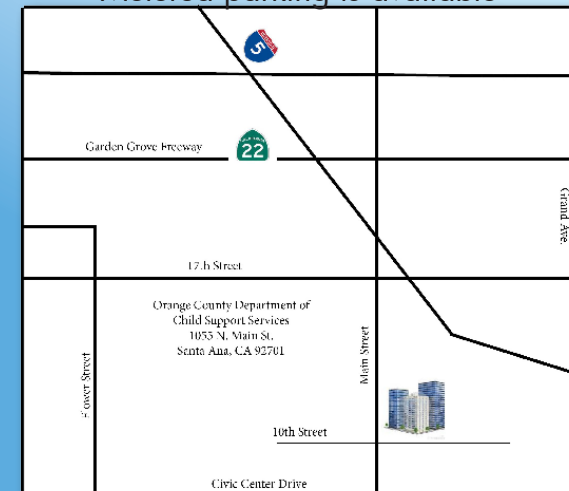

1055 North Main Street  
Santa Ana, CA 92701

Metered parking is available

[click image for full size map](#)