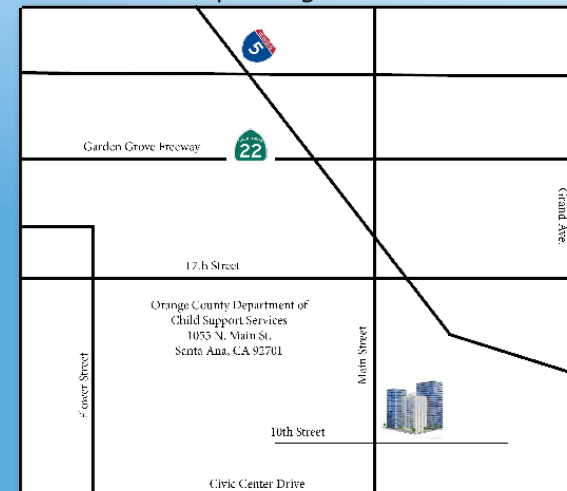

# Orange County Child Support Services

1055 North Main Street  
Santa Ana, CA 92701

Metered parking is available

*click image for full size map*