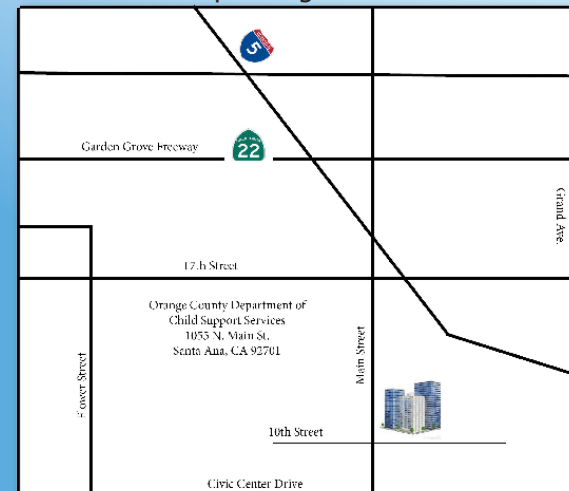

# Orange County Child Support Services

1055 North Main Street  
Santa Ana, CA 92701

Metered parking is available

*click image for full size map*